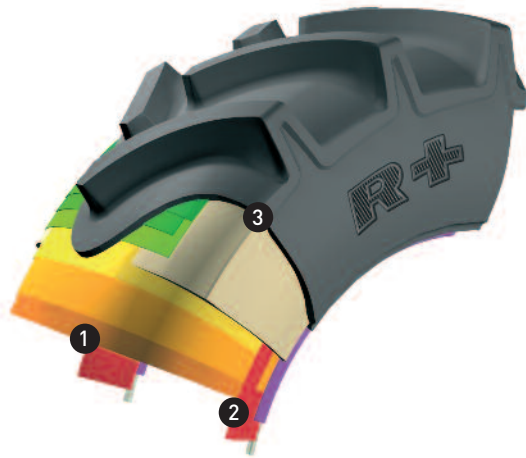

TYRE: OPTITRAC R+

DO MORE WITH AIR!

Faster, Higher, Stronger

- Faster operating speeds
- Higher load carrying capacity
- Stronger carcass for more torque transmission at low inflation pressures

R+ technology uses enlarged tyre air volume, stronger materials and a different bead concept to increase OPTITRAC tyre performance:

1. 1 Stronger carcass material
2. 2 AERO-TIE IN multilayer bead construction (used in Goodyear aircraft tyres)
3. 3 New compound materials

TECHNICAL DATA: OPTITRAC R+